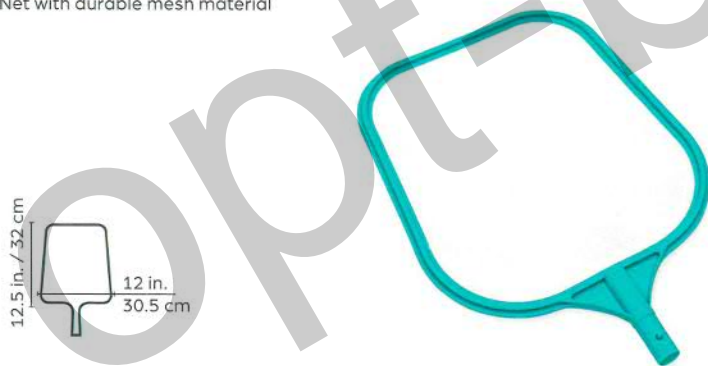

AquaScoop™ Essential Pool Skimmer

NEW DESIGN

Item #	Size	Pack	lbs (kg)	Packaging
58277	12.5 in. x 12 in. / 32 cm x 30.5 cm	12	5.9 (2.7)	Header Card

- Compatible with poles with inner diameter of 1.2 in. / 3 cm (not included)
- Net with durable mesh material