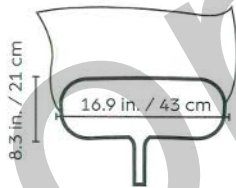

AquaNet™ Essential Pool Skimmer

NEW DESIGN

Item #	Size	Pack	lbs (kg)	Packaging
58278/E	16.9 in. x 8.3 in. / 43 cm x 21 cm	12	7.1 (3.2)	Header Card

- Compatible with poles with inner diameter of 1.2 in. / 30 mm (not included)
- Net with durable mesh material