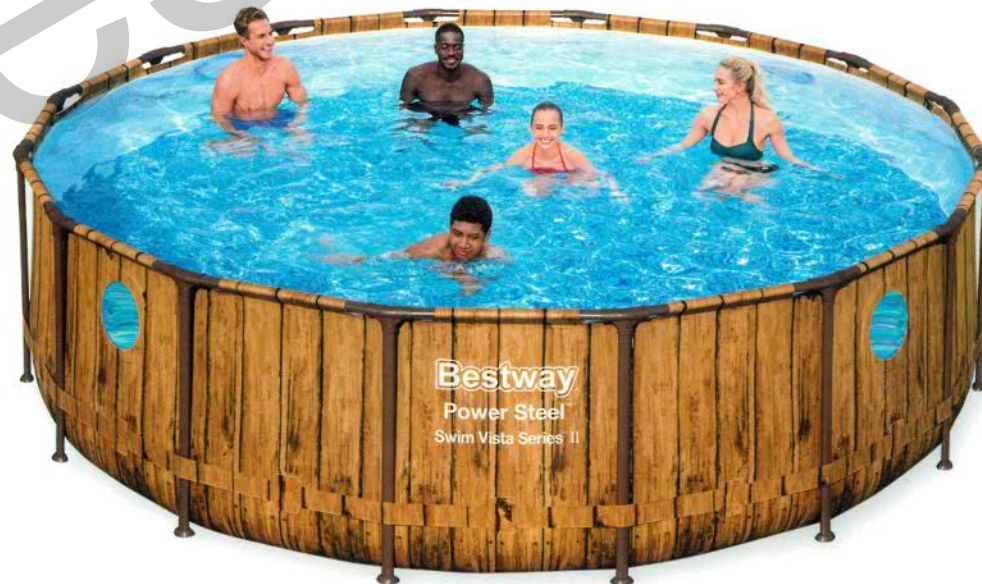

Item #	Region	Pack	Ibs (kg)	Filter Pump	Voltage	Cartridge	Cover	Ladder	ChemConnect™ Dispenser
56726E	US	1	166.3 (75.4)	58390 (1,500 gal./5,678 L)	110-120 V	58012, Type: III - A/C	58249	58336	•
56726	N. America / Asia, Africa & Latin America	1	166.3 (75.4)	58390 (1,500 gal./5,678 L)	110-120 V	58012, Type: III - A/C	58249	58336	•
56726	Oceania	1	166.3 (75.4)	58389 (1,500 gal./5,678 L)	220-240 V	58012, Type: III - A/C	58249	58336	•
56725	Europe	1	172.6 (78.3)	58389 (1,500 gal./5,678 L)	220-240 V	58012, Type: III - A/C	58249	58331	•
56725	Asia, Africa & Latin America	1	166.6 (75.6)	58389 (1,500 gal./5,678 L)	220-240 V	58012, Type: III - A/C	58249	58336	•

4 Swim Vista Portholes
18 ft. x 48 in. / 5.49 m x 1.22 m
Water Capacity (90%): 6,092 gal. (23,062 L)

Item #	Region	Pack	Ibs (kg)	Filter Pump	Voltage	Cartridge	Cover	Ladder	ChemConnect™ Dispenser
56976E	US	1	185.1 (84.0)	58390 (1,500 gal./5,678 L)	110-120 V	58012, Type: III - A/C	58039	58336	•
56976	N. America / Asia, Africa & Latin America	1	185.1 (84.0)	58390 (1,500 gal./5,678 L)	110-120 V	58012, Type: III - A/C	58039	58336	•
56976	Oceania	1	185.1 (84.0)	58389 (1,500 gal./5,678 L)	220-240 V	58012, Type: III - A/C	58039	58336	•
56977	Europe	1	191.5 (86.9)	58389 (1,500 gal./5,678 L)	220-240 V	58012, Type: III - A/C	58039	58331	•
56977	Asia, Africa & Latin America	1	185.5 (84.1)	58389 (1,500 gal./5,678 L)	220-240 V	58012, Type: III - A/C	58039	58336	•