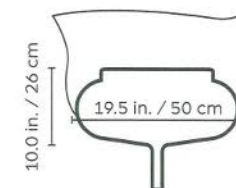

AquaNet™ Deluxe Pool Skimmer

NEW DESIGN

Item #	Size	Pack	lbs (kg)	Packaging
58661/E	19.5 in. x 10.0 in. / 50 cm x 26 cm	12	17.6 (8.0)	Header Card

- Compatible with poles with inner diameter of 1.2 in. / 30 mm (not included)
- High-strength aluminum handle and frame
- Large net with durable mesh material

Aluminum Inner Frame!