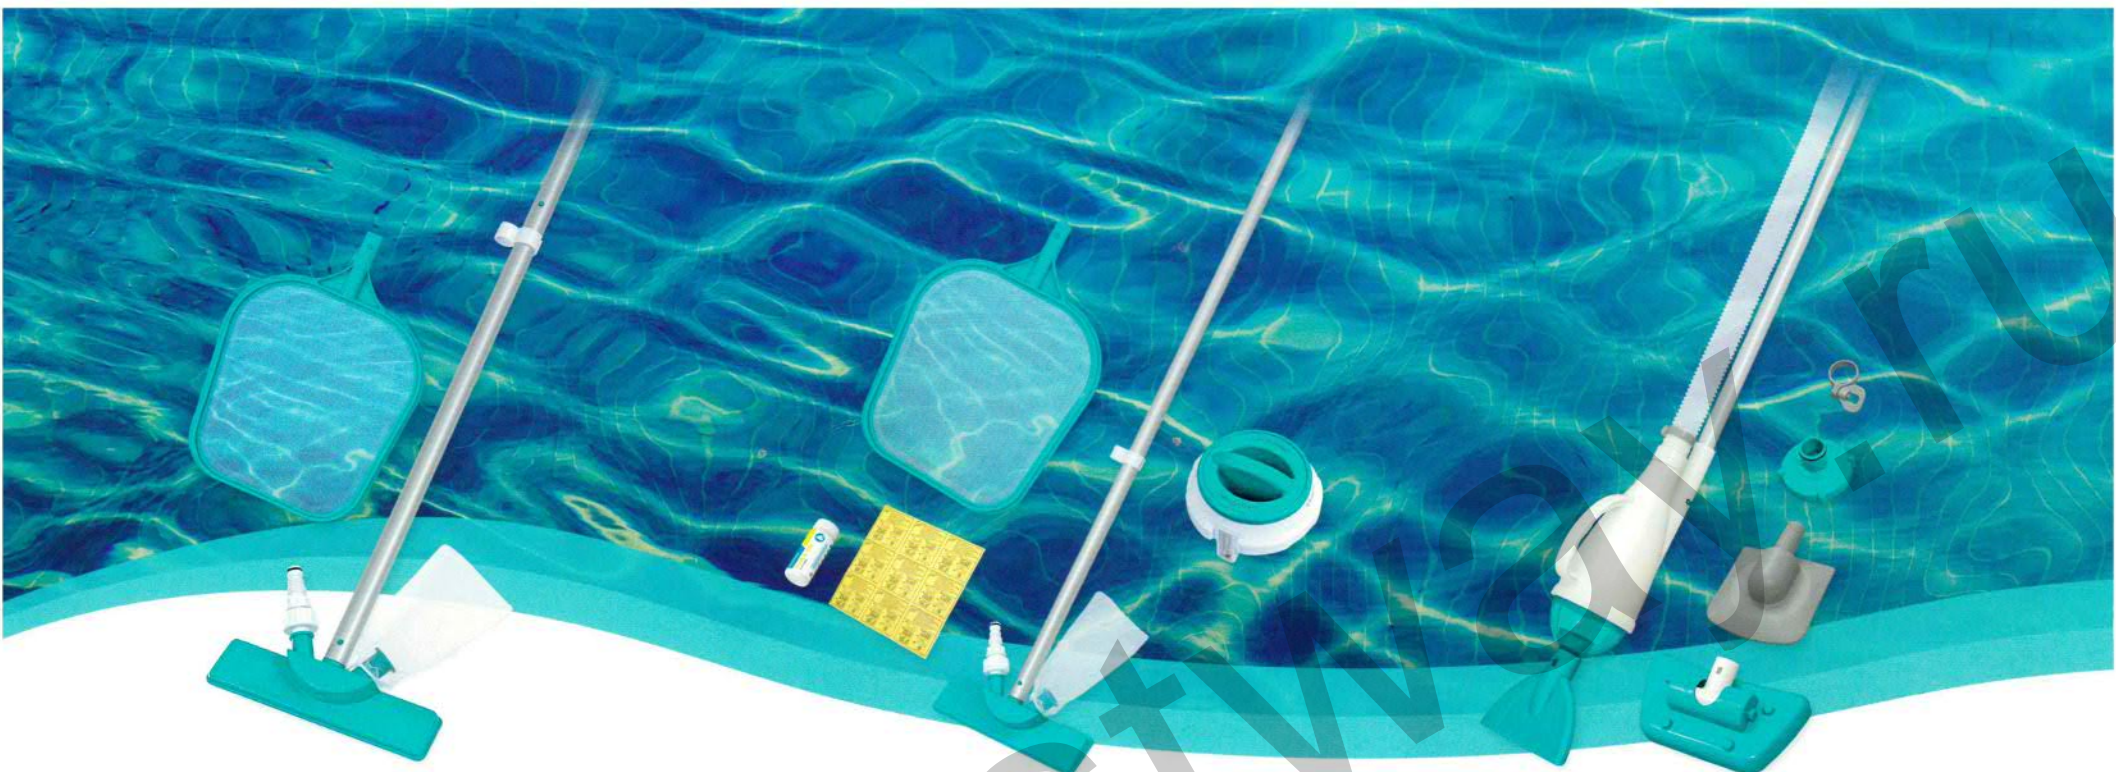

Aluminum Inner Frame!

AquaScrub™ Rotatable Pool Brush

NEW

Item #	Size	Pack	lbs (kg)	Packaging
58786/E	25 in. / 63.5 cm	12	6.8 (3.1)	Header Card

- Compatible with poles with inner diameter of 1.2 in. / 30 mm (not included)
- Rotatable by 180°
- Curved brush head quickly removes algae and grime from pool walls, corners and floor

AquaBroom™ Pool Brush

NEW DESIGN

Item #	Size	Pack	lbs (kg)	Packaging
58280/E	20 in. / 50.5 cm	12	8.2 (3.7)	Header Card

- Compatible with poles with inner diameter of 1.2 in. / 30 mm (not included)
- Push pins attach broom head to pole
- Curved brush head quickly removes algae and grime from pool walls, corners and floor

AquaBroom™ Deluxe Pool Brush

NEW DESIGN

Item #	Size	Pack	lbs (kg)	Packaging
58658/E	25 in. / 63.5 cm	12	13.1 (5.9)	Header Card

- Compatible with poles with inner diameter of 1.2 in. / 30 mm (not included)
- High-strength metal handle with corrosion resistant coating
- Curved brush head quickly removes algae and grime from pool walls, corners and floor

Nylon Bristles!

AquaClear™ Pool Maintenance Kit

NEW DESIGN

Item #	Pack	lbs (kg)	Packaging
58013/E	6	13.9 (6.3)	Full Color Box

Pole Length: 65.7 in. / 1.67 m
Cleans Inner Wall

- Compatible with pools up to 13 ft. (3.96 m) in diameter
- Lightweight pole with interchangeable vacuum and skimmer heads
- Vacuum head has a reusable debris bag
- Vacuum connects to a garden hose to create suction (hose not included)
- Skimmer head has durable mesh netting