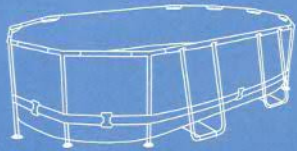

FEATURES & TECHNOLOGIES

SEAL & LOCK SYSTEM™

Superior Steel Frame

BUILD

TRITECH™

FROSTED FINISH

CHEMCONNECT™ DISPENSER

CONVENIENCE

Drain Valve

Corrosion-Resistant Steel Frame

3-Ply PVC Wall Support Band

T-Connector

PACKAGING

Sturdy Cardboard Box with Pictures