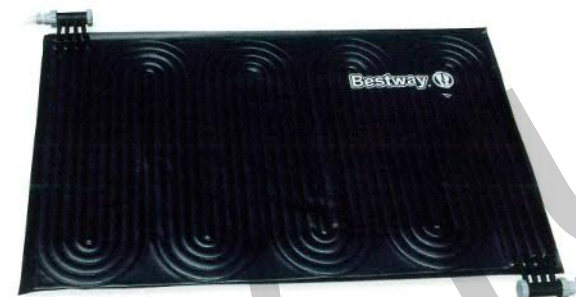

Solar-Powered Pool Heater Pad

Item #	Pack	lbs (kg)	Packaging
58423/E	4	58.5 (26.5)	Full Color Box

- Compatible with up to 2,500 gal. (9,462 L) cartridge filter pumps & 2,200 gal. (8,327 L) sand filter pumps
- Durable weather-resistant material
- Energy-efficient heating and temperature regulation
- Increases pool temperatures by 5–9°F (3–5°C) depending on weather conditions
- Multiple may be needed for larger pool sizes
- Includes adapters compatible with 1.25 in. (3.2 cm) and 1.5 in. (3.8 cm) hoses