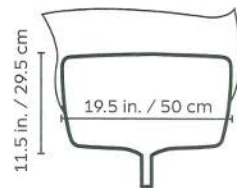

AquaNet™ Pool Skimmer

NEW DESIGN

Item #	Size	Pack	lbs (kg)	Packaging
58660/E	19.5 in. x 11.5 in. / 50 cm x 29.5 cm	12	13.5 (6.1)	Header Card

- Compatible with poles with inner diameter of 1.2 in. / 30 mm (not included)
- Net with durable mesh material